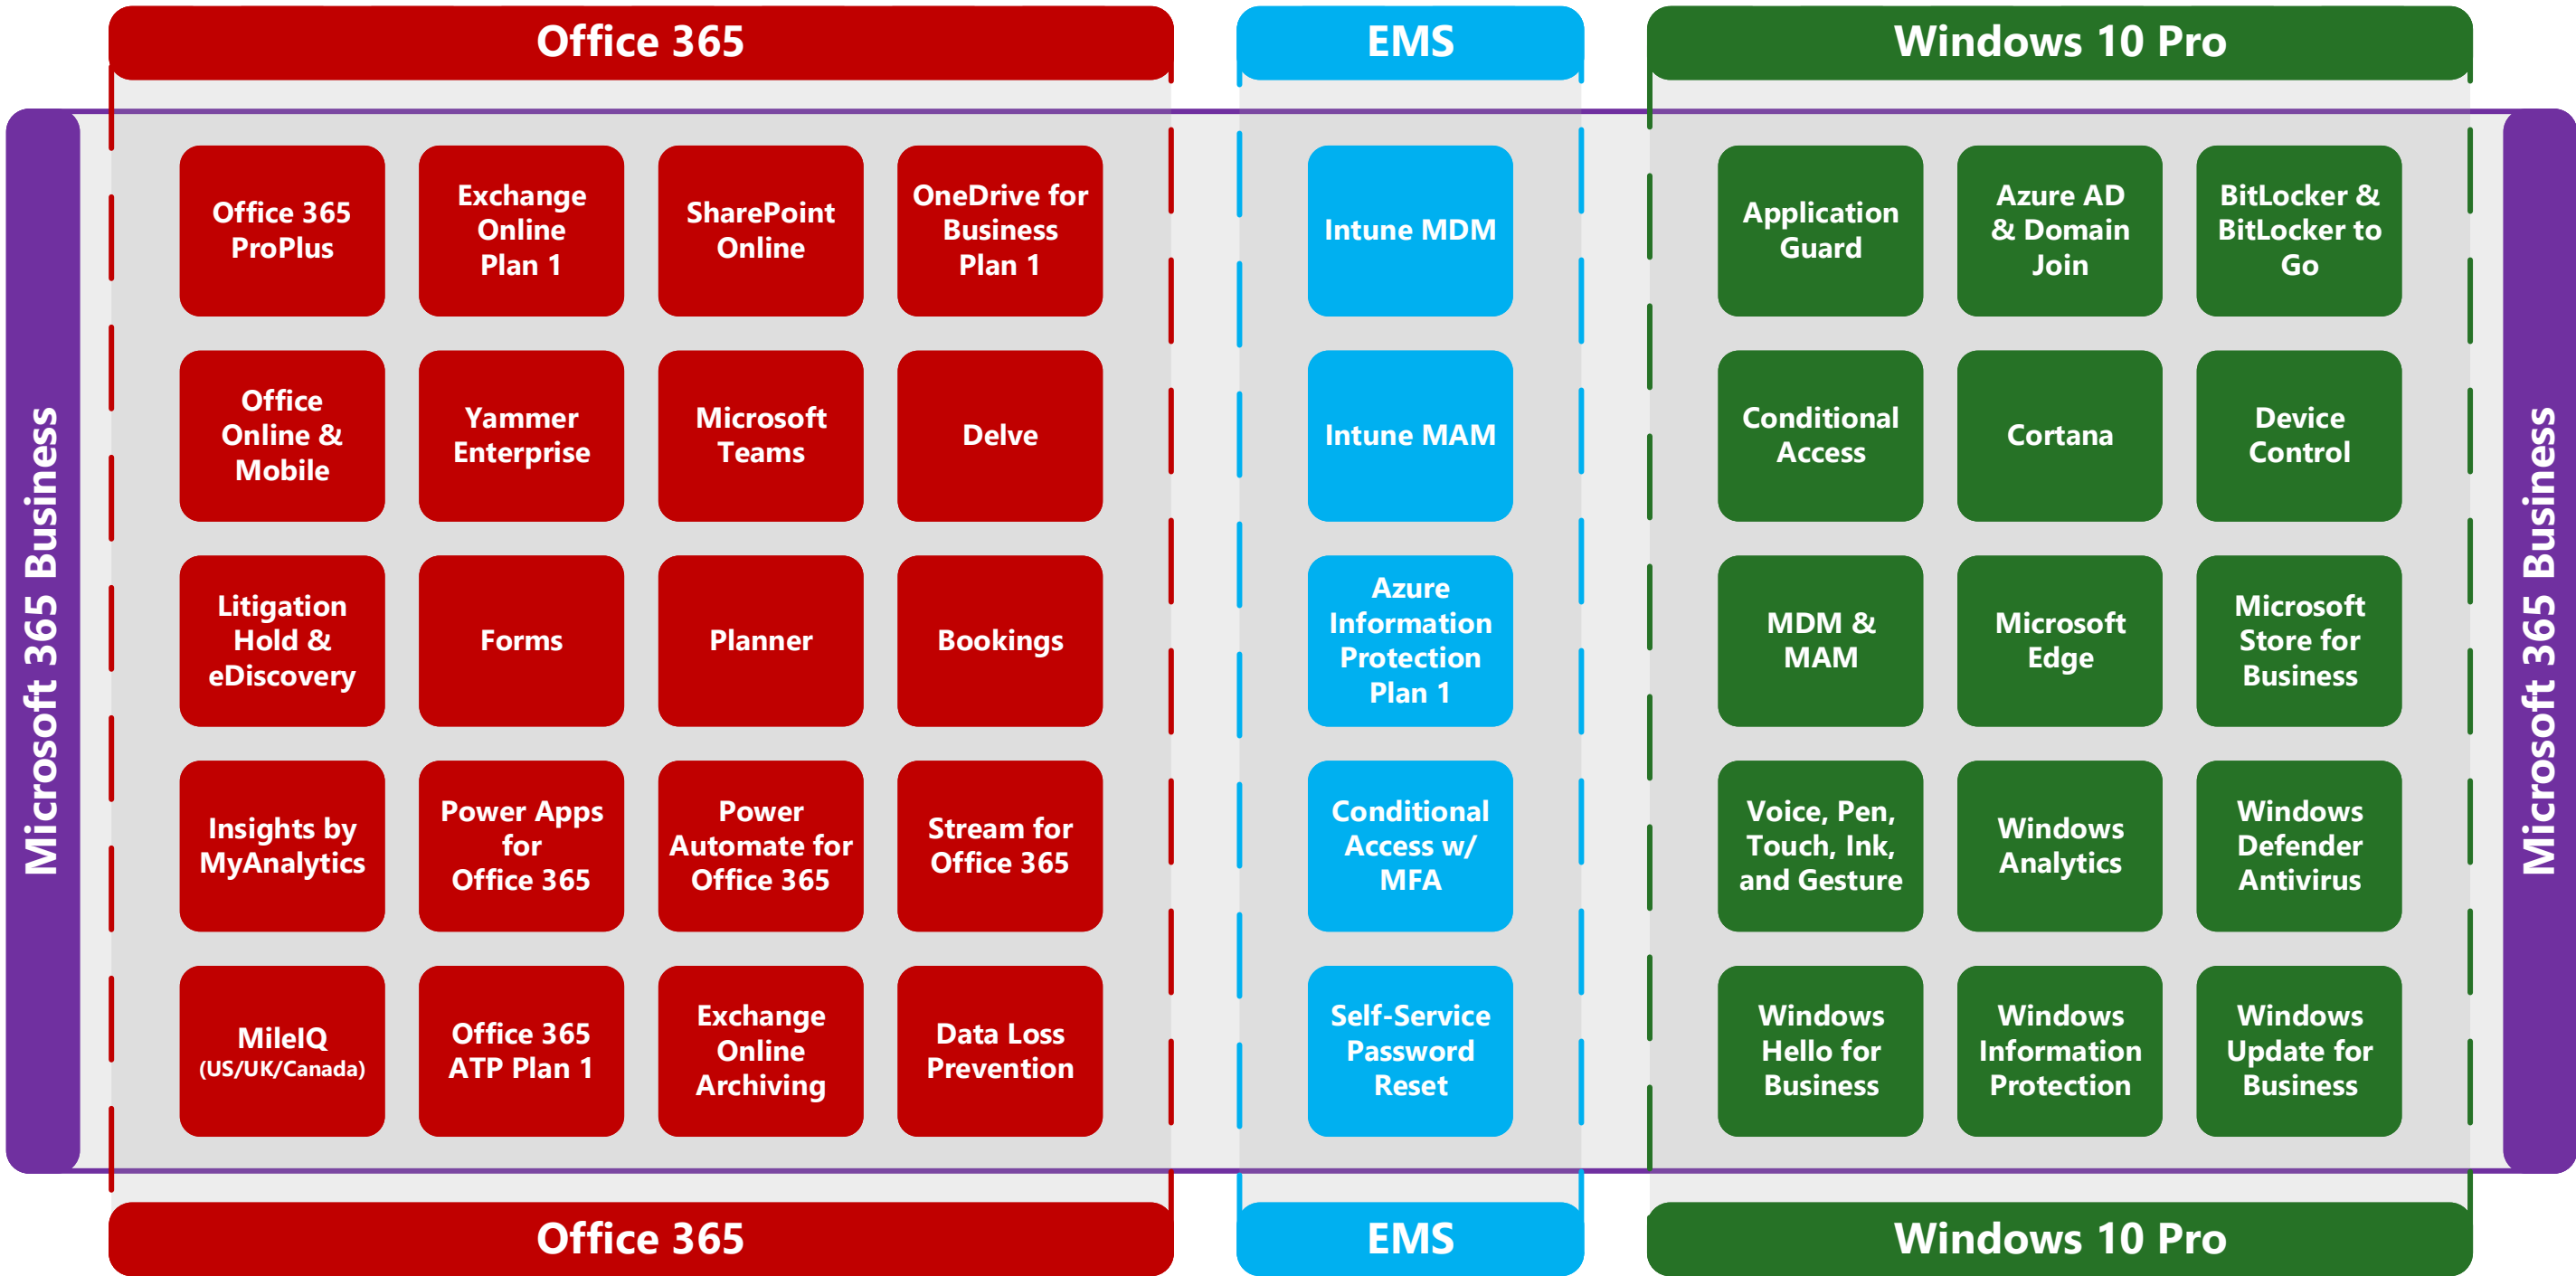

Office 365

EMS

| | | | | |
|------------|------------|-------------------------------------|---------------------------|-----------------------------|
| Intune MDM | Intune MAM | Azure Information Protection Plan 1 | Conditional Access w/ MFA | Self-Service Password Reset |
|------------|------------|-------------------------------------|---------------------------|-----------------------------|

EMS

Windows 10 Pro

| | | | | |
|-------------------|----------------------------|-----------------------------|--------------------------------|-------------------------------------|
| Application Guard | Azure AD & Domain Join | BitLocker & BitLocker to Go | Conditional Access | Cortana |
| Device Control | MDM & MAM | Microsoft Edge | Microsoft Store for Business | Voice, Pen, Touch, Ink, and Gesture |
| Windows Analytics | Windows Defender Antivirus | Windows Hello for Business | Windows Information Protection | Windows Update for Business |

Windows 10 Pro

Microsoft 365 Business

Microsoft 365 Business

February 2020

Office 365 for Microsoft 365 Business

**Office 365
ProPlus**

**Exchange
Online
Plan 1**

**SharePoint
Online**